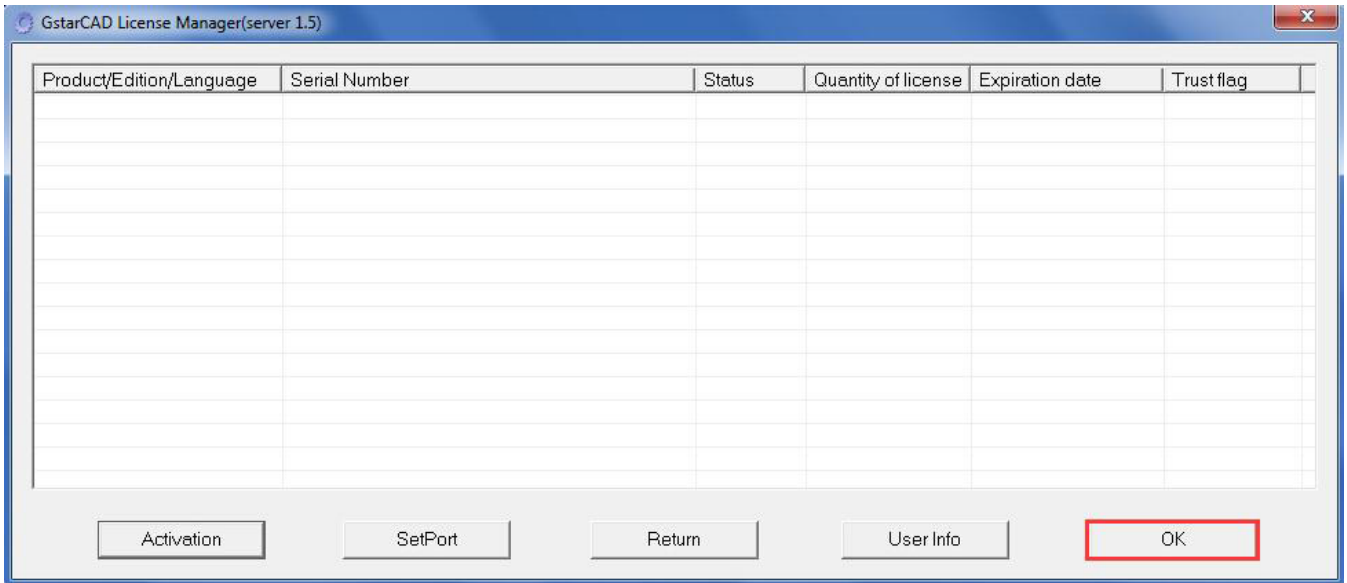

Make sure you will return the license and click the “Yes” button.

After a few seconds you can see the license you have selected to return has disappeared. Then click the “OK” button to close the window.