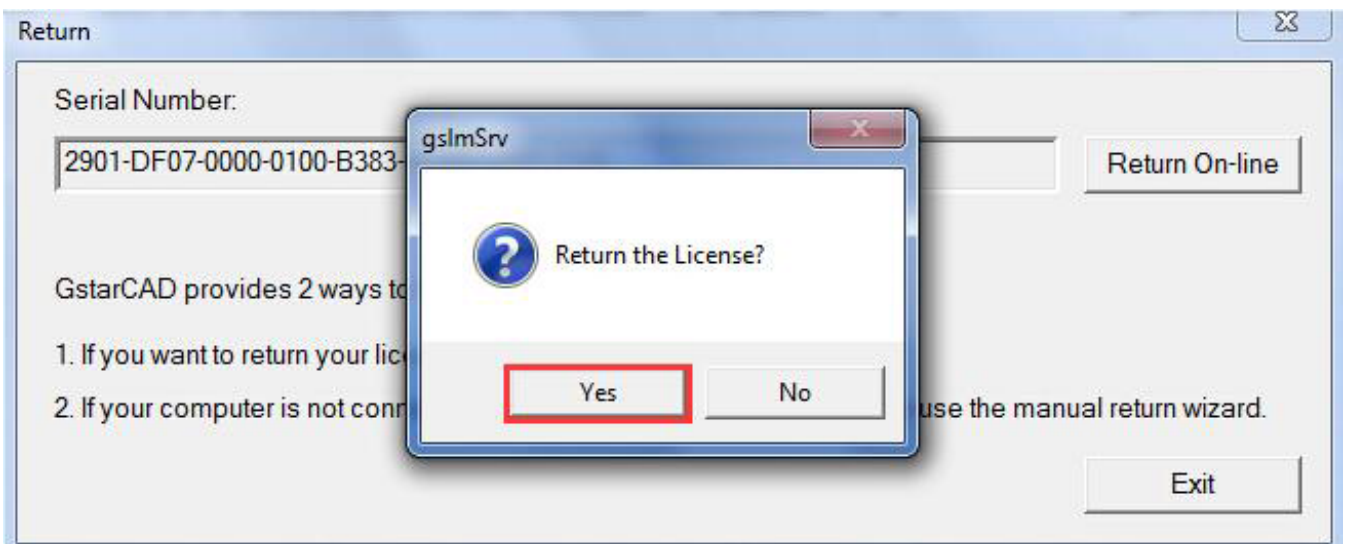

Make sure you will return the license and click the “Yes” button.

After a few seconds you can see the license you have selected to return has disappeared. Then click the “OK” button to close the window.